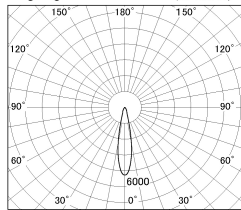

Installation	Track Mount
Type	Versa R-G (UL Track) (SD381)
Fixture wattage	20W
Beam angle	21 deg
Color Temp.	3500K
CRI	Ra>90
Luminous	2012 lm
Body	Die-cast aluminum alloy
Body finish	Black
Trim finish	Black
Reflector finish	N/A
IP Rate	IP20
Light source	COB module
Input Voltage	AC220~240V
Dimming Type	Non-Dimmable
Certificate	CE,CCC
Cut Hole	N/A

■ Lighting Distribution Curve (cd./1000 lm)

φ	Illuminance Angle	Beam Angle	Vertical Illuminance(lx)
350	20°	21°	41370
700			10340
1050			4600
1410			2590
			1650
			1150
			840
			650