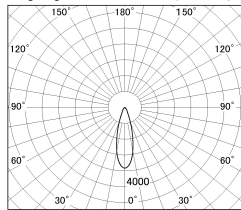

Installation	Track Mount
Type	Versa R-G (UL Track) (SD381)
Fixture wattage	20W
Beam angle	29 deg
Color Temp.	3500K
CRI	Ra>90
Luminous	1993 lm
Body	Die-cast aluminum alloy
Body finish	Black
Trim finish	Black
Reflector finish	N/A
IP Rate	IP20
Light source	COB module
Input Voltage	AC220~240V
Dimming Type	Non-Dimmable
Certificate	CE,CCC
Cut Hole	N/A

■ Lighting Distribution Curve (cd./1000 lm)