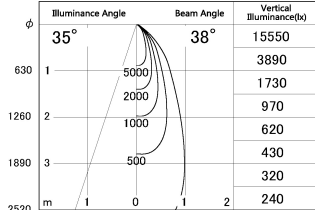

Item no. SD381-2040B9035

Series Name: Versa R-G (UL Track)
(SD381)

■ Lighting Distribution Curve (cd./1000 lm)

■ Direct Horizontal Illuminance SD381-2040B9035

Installation	Track Mount
Type	Versa R-G (UL Track) (SD381)
Fixture wattage	20W
Beam angle	38 deg
Color Temp.	3500K
CRI	Ra>90
Luminous	1937 lm
Body	Die-castaluminumalloy
Body finish	Black
Trim finish	Black
Reflector finish	N/A
IP Rate	IP20
Light source	COBmodule
Input Voltage	AC220~240V
Dimming Type	Non-Dimmable
Certificate	CE,CCC
Cut Hole	N/A