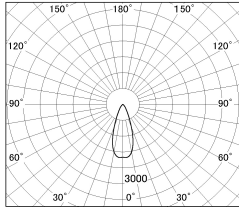

Item no. SD381-2040B9035

Series Name: Versa R-G (UL Track)
(SD381)

■ Lighting Distribution Curve (cd./1000 lm)

■ Direct Horizontal Illuminance SD381-2040B9035

Installation	Track Mount
Type	Versa R-G (UL Track) (SD381)
Fixture wattage	20W
Beam angle	38 deg
Color Temp.	3500K
CRI	Ra>90
Luminous	1937 lm
Body	Die-castaluminumalloy
Body finish	Black
Trim finish	Black
Reflector finish	N/A
IP Rate	IP20
Light source	COBmodule
Input Voltage	AC220~240V
Dimming Type	Non-Dimmable
Certificate	CE,CCC
Cut Hole	N/A