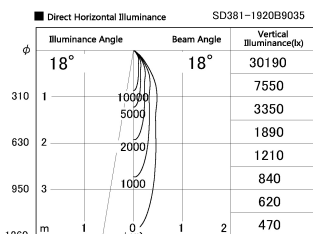

Item no. SD381-1920B9035

Series Name: Versa R-G (UL Track)  
(SD381)

Installation	Track Mount
Type	
Fixture wattage	18.6W
Beam angle	18 deg
Color Temp.	3500K
CRI	Ra>90
Luminous	1563.9852452969 lm
Body	Die-castaluminumalloy
Body finish	Black
Trim finish	Black
Reflector finish	N/A
IP Rate	IP20
Light source	COBmodule
Input Voltage	AC220~240V
Dimming Type	Non-Dimmable
Certificate	CE,CCC
Cut Hole	N/A