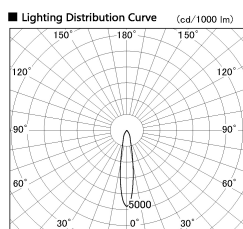

Item no. SD381-1920B9035

Series Name: Versa R-G (UL Track)  
(SD381)

Installation	Track Mount
Type	
Fixture wattage	18.6W
Beam angle	18 deg
Color Temp.	3500K
CRI	Ra>90
Luminous	1563.9852452969 lm
Body	Die-castaluminumalloy
Body finish	Black
Trim finish	Black
Reflector finish	N/A
IP Rate	IP20
Light source	COBmodule
Input Voltage	AC220~240V
Dimming Type	Non-Dimmable
Certificate	CE,CCC
Cut Hole	N/A