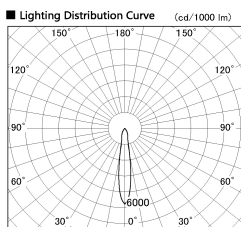

Item no. SD381-1115B9035

Series Name: Versa R-G (UL Track)
(SD381)

■ Direct Horizontal Illuminance SD381-1115B9035

φ	Illuminance Angle	Beam Angle	Vertical Illuminance (lx)
280	16°	17°	23110
1			5780
			2570
560			1440
2			920
			640
840			470
3			360
1120			360
m	1	1	2

Installation	Track Mount
Type	Versa R-G (UL Track) (SD381)
Fixture wattage	10.5W
Beam angle	17 deg
Color Temp.	3500K
CRI	Ra>90
Luminous	1002.6882463859 lm
Body	Die-cast aluminum alloy
Body finish	Black
Trim finish	Black
Reflector finish	N/A
IP Rate	IP20
Light source	COB module
Input Voltage	AC220~240V
Dimming Type	Non-Dimmable
Certificate	CE,CCC
Cut Hole	N/A