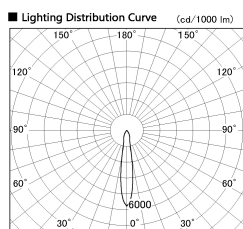

Item no. SD381-1115B9035

Series Name: Versa R-G (UL Track)  
(SD381)

Installation	Track Mount
Type	
Fixture wattage	10.5W
Beam angle	17 deg
Color Temp.	3500K
CRI	Ra>90
Luminous	1002.6882463859 lm
Body	Die-cast aluminum alloy
Body finish	Black
Trim finish	Black
Reflector finish	N/A
IP Rate	IP20
Light source	COB module
Input Voltage	AC220~240V
Dimming Type	Non-Dimmable
Certificate	CE,CCC
Cut Hole	N/A