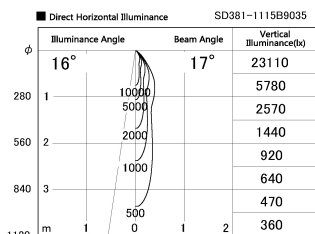

Item no. SD381-1115B9035

Series Name: Versa R-G (UL Track)  
(SD381)

Installation	Track Mount
Type	
Fixture wattage	10.5W
Beam angle	17 deg
Color Temp.	3500K
CRI	Ra>90
Luminous	1002.6882463859 lm
Body	Die-cast aluminum alloy
Body finish	Black
Trim finish	Black
Reflector finish	N/A
IP Rate	IP20
Light source	COB module
Input Voltage	AC220~240V
Dimming Type	Non-Dimmable
Certificate	CE,CCC
Cut Hole	N/A