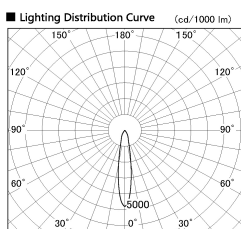

Item no. SD381-1120B9035

Series Name: Versa R-G (UL Track)
(SD381)

Installation	Track Mount
Type	Versa R-G (UL Track) (SD381)
Fixture wattage	10.5W
Beam angle	18 deg
Color Temp.	3500K
CRI	Ra>90
Luminous	952.95348837209 lm
Body	Die-cast aluminum alloy
Body finish	Black
Trim finish	Black
Reflector finish	N/A
IP Rate	IP20
Light source	COB module
Input Voltage	AC220~240V
Dimming Type	Non-Dimmable
Certificate	CE,CCC
Cut Hole	N/A