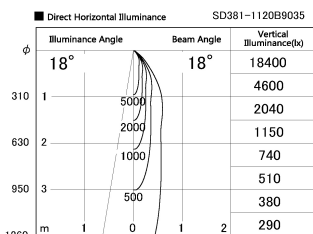

Item no. SD381-1120B9035

Series Name: Versa R-G (UL Track)
(SD381)

Installation	Track Mount
Type	Versa R-G (UL Track) (SD381)
Fixture wattage	10.5W
Beam angle	18 deg
Color Temp.	3500K
CRI	Ra>90
Luminous	952.95348837209 lm
Body	Die-cast aluminum alloy
Body finish	Black
Trim finish	Black
Reflector finish	N/A
IP Rate	IP20
Light source	COB module
Input Voltage	AC220~240V
Dimming Type	Non-Dimmable
Certificate	CE,CCC
Cut Hole	N/A