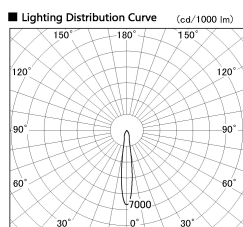

Item no. SD381-0815B9035

Series Name: Versa R-G (UL Track)
(SD381)

■ Direct Horizontal Illuminance SD381-0815B9035

Illuminance Angle	Beam Angle	Vertical Illuminance (lx)
14°	15°	19510
		4880
		2170
		1220
		780
		540
15°	15°	400
		300
		300

Installation	Track Mount
Type	Versa R-G (UL Track) (SD381)
Fixture wattage	7.5W
Beam angle	15 deg
Color Temp.	3500K
CRI	Ra>90
Luminous	674 lm
Body	Die-cast aluminum alloy
Body finish	Black
Trim finish	Black
Reflector finish	N/A
IP Rate	IP20
Light source	COB module
Input Voltage	AC220~240V
Dimming Type	Non-Dimmable
Certificate	CE,CCC
Cut Hole	N/A