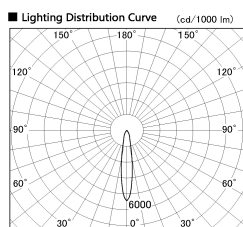

Item no. SD381-0820B9035

Series Name: Versa R-G (UL Track)
(SD381)

■ Direct Horizontal Illuminance SD381-0820B9035

Illuminance Angle	Beam Angle	Vertical Illuminance (lx)
17°	17°	14930
1		3730
2		1660
3		930
6000		600
2000		410
500		300
1190		230

Installation	Track Mount
Type	Versa R-G (UL Track) (SD381)
Fixture wattage	7.5W
Beam angle	17 deg
Color Temp.	3500K
CRI	Ra>90
Luminous	641 lm
Body	Die-cast aluminum alloy
Body finish	Black
Trim finish	Black
Reflector finish	N/A
IP Rate	IP20
Light source	COB module
Input Voltage	AC220~240V
Dimming Type	Non-Dimmable
Certificate	CE,CCC
Cut Hole	N/A