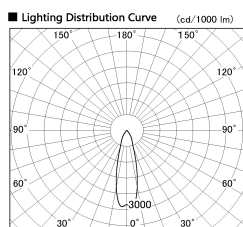

Item no. SD381-0830B9035

Series Name: Versa R-G (UL Track)
(SD381)

Installation	Track Mount
Type	Versa R-G (UL Track) (SD381)
Fixture wattage	7.5W
Beam angle	29 deg
Color Temp.	3500K
CRI	Ra>90
Luminous	636 lm
Body	Die-cast aluminum alloy
Body finish	Black
Trim finish	Black
Reflector finish	N/A
IP Rate	IP20
Light source	COB module
Input Voltage	AC220~240V
Dimming Type	Non-Dimmable
Certificate	CE, CCC
Cut Hole	N/A