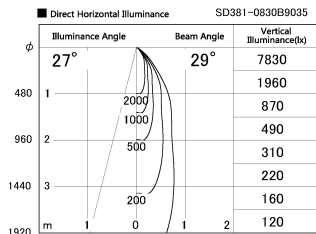

Item no. SD381-0830B9035

Series Name: Versa R-G (UL Track)
(SD381)

Installation	Track Mount
Type	
Fixture wattage	7.5W
Beam angle	29 deg
Color Temp.	3500K
CRI	Ra>90
Luminous	636 lm
Body	Die-cast aluminum alloy
Body finish	Black
Trim finish	Black
Reflector finish	N/A
IP Rate	IP20
Light source	COB module
Input Voltage	AC220~240V
Dimming Type	Non-Dimmable
Certificate	CE,CCC
Cut Hole	N/A