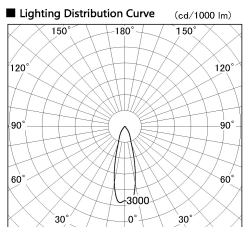

Item no. SD381-0830B9035

Series Name: Versa R-G (UL Track)
(SD381)

Installation	Track Mount
Type	
Fixture wattage	7.5W
Beam angle	29 deg
Color Temp.	3500K
CRI	Ra>90
Luminous	636 lm
Body	Die-cast aluminum alloy
Body finish	Black
Trim finish	Black
Reflector finish	N/A
IP Rate	IP20
Light source	COB module
Input Voltage	AC220~240V
Dimming Type	Non-Dimmable
Certificate	CE,CCC
Cut Hole	N/A