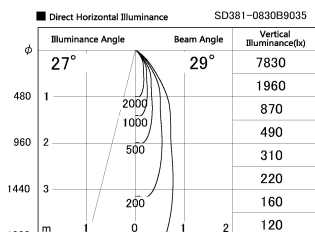

Item no. SD381-0830B9035

Series Name: Versa R-G (UL Track)
(SD381)

Installation	Track Mount
Type	Versa R-G (UL Track) (SD381)
Fixture wattage	7.5W
Beam angle	29 deg
Color Temp.	3500K
CRI	Ra>90
Luminous	636 lm
Body	Die-cast aluminum alloy
Body finish	Black
Trim finish	Black
Reflector finish	N/A
IP Rate	IP20
Light source	COB module
Input Voltage	AC220~240V
Dimming Type	Non-Dimmable
Certificate	CE, CCC
Cut Hole	N/A