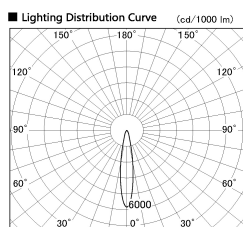

Item no. SD381-3520B9040

Series Name: Versa R-G (UL Track)
(SD381)

Installation	Track Mount
Type	Versa R-G (UL Track) (SD381)
Fixture wattage	36W
Beam angle	18 deg
Color Temp.	4000K
CRI	Ra>90
Luminous	3779 lm
Body	Die-cast aluminum alloy
Body finish	Black
Trim finish	Black
Reflector finish	N/A
IP Rate	IP20
Light source	COB module
Input Voltage	AC220~240V
Dimming Type	Non-Dimmable
Certificate	CE, CCC
Cut Hole	N/A