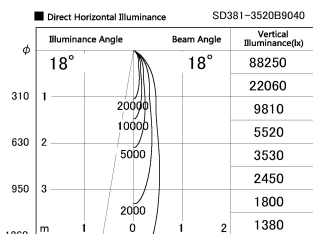

Item no. SD381-3520B9040

Series Name: Versa R-G (UL Track)
(SD381)

Installation	Track Mount
Type	Versa R-G (UL Track) (SD381)
Fixture wattage	36W
Beam angle	18 deg
Color Temp.	4000K
CRI	Ra>90
Luminous	3779 lm
Body	Die-cast aluminum alloy
Body finish	Black
Trim finish	Black
Reflector finish	N/A
IP Rate	IP20
Light source	COB module
Input Voltage	AC220~240V
Dimming Type	Non-Dimmable
Certificate	CE, CCC
Cut Hole	N/A