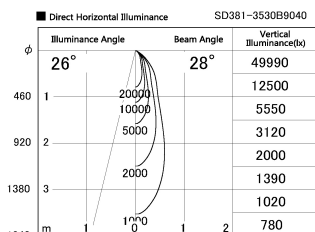

Item no. SD381-3530B9040

Series Name: Versa R-G (UL Track)  
(SD381)

Installation	Track Mount
Type	Versa R-G (UL Track) (SD381)
Fixture wattage	36W
Beam angle	28 deg
Color Temp.	4000K
CRI	Ra>90
Luminous	3790 lm
Body	Die-cast aluminum alloy
Body finish	Black
Trim finish	Black
Reflector finish	N/A
IP Rate	IP20
Light source	COB module
Input Voltage	AC220~240V
Dimming Type	Non-Dimmable
Certificate	CE, CCC
Cut Hole	N/A