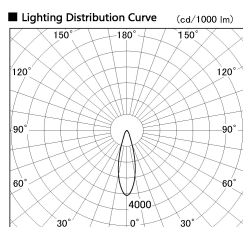

Item no. SD381-3530B9040

Series Name: Versa R-G (UL Track)  
(SD381)

Installation	Track Mount
Type	Versa R-G (UL Track) (SD381)
Fixture wattage	36W
Beam angle	28 deg
Color Temp.	4000K
CRI	Ra>90
Luminous	3790 lm
Body	Die-cast aluminum alloy
Body finish	Black
Trim finish	Black
Reflector finish	N/A
IP Rate	IP20
Light source	COB module
Input Voltage	AC220~240V
Dimming Type	Non-Dimmable
Certificate	CE, CCC
Cut Hole	N/A