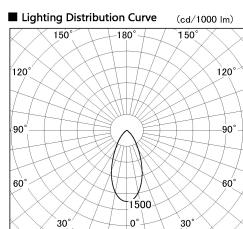

Item no. SD381-3540B9040

Series Name: Versa R-G (UL Track)
(SD381)

Installation	Track Mount
Type	Versa R-G (UL Track) (SD381)
Fixture wattage	36W
Beam angle	46 deg
Color Temp.	4000K
CRI	Ra>90
Luminous	3559 lm
Body	Die-cast aluminum alloy
Body finish	Black
Trim finish	Black
Reflector finish	N/A
IP Rate	IP20
Light source	COB module
Input Voltage	AC220~240V
Dimming Type	Non-Dimmable
Certificate	CE,CCC
Cut Hole	N/A