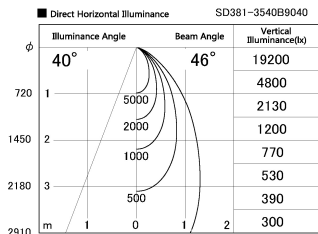

Item no. SD381-3540B9040

Series Name: Versa R-G (UL Track)
(SD381)

Installation	Track Mount
Type	Versa R-G (UL Track) (SD381)
Fixture wattage	36W
Beam angle	46 deg
Color Temp.	4000K
CRI	Ra>90
Luminous	3559 lm
Body	Die-cast aluminum alloy
Body finish	Black
Trim finish	Black
Reflector finish	N/A
IP Rate	IP20
Light source	COB module
Input Voltage	AC220~240V
Dimming Type	Non-Dimmable
Certificate	CE,CCC
Cut Hole	N/A