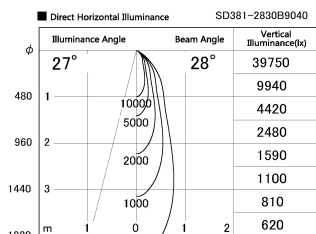

Item no. SD381-2830B9040

Series Name: Versa R-G (UL Track)
(SD381)

Installation	Track Mount
Type	
Fixture wattage	28W
Beam angle	28 deg
Color Temp.	4000K
CRI	Ra>90
Luminous	3088 lm
Body	Die-castaluminumalloy
Body finish	Black
Trim finish	Black
Reflector finish	N/A
IP Rate	IP20
Light source	COBmodule
Input Voltage	AC220~240V
Dimming Type	Non-Dimmable
Certificate	CE,CCC
Cut Hole	N/A