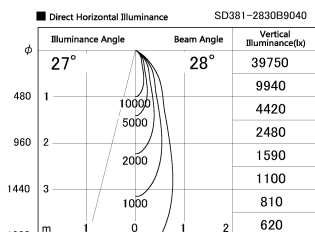

Item no. SD381-2830B9040

Series Name: Versa R-G (UL Track)
(SD381)

Installation	Track Mount
Type	Versa R-G (UL Track) (SD381)
Fixture wattage	28W
Beam angle	28 deg
Color Temp.	4000K
CRI	Ra>90
Luminous	3088 lm
Body	Die-cast aluminum alloy
Body finish	Black
Trim finish	Black
Reflector finish	N/A
IP Rate	IP20
Light source	COB module
Input Voltage	AC220~240V
Dimming Type	Non-Dimmable
Certificate	CE,CCC
Cut Hole	N/A