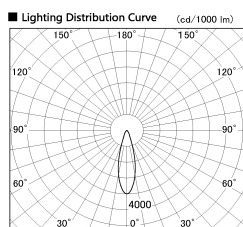

Item no. SD381-2830B9040

Series Name: Versa R-G (UL Track)
(SD381)

Installation	Track Mount
Type	Versa R-G (UL Track) (SD381)
Fixture wattage	28W
Beam angle	28 deg
Color Temp.	4000K
CRI	Ra>90
Luminous	3088 lm
Body	Die-cast aluminum alloy
Body finish	Black
Trim finish	Black
Reflector finish	N/A
IP Rate	IP20
Light source	COB module
Input Voltage	AC220~240V
Dimming Type	Non-Dimmable
Certificate	CE,CCC
Cut Hole	N/A