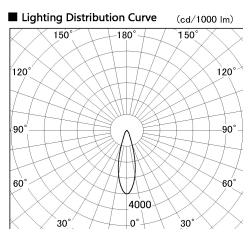

Item no. SD381-2830B9040

Series Name: Versa R-G (UL Track)
(SD381)

Installation	Track Mount
Type	
Fixture wattage	28W
Beam angle	28 deg
Color Temp.	4000K
CRI	Ra>90
Luminous	3088 lm
Body	Die-castaluminumalloy
Body finish	Black
Trim finish	Black
Reflector finish	N/A
IP Rate	IP20
Light source	COBmodule
Input Voltage	AC220~240V
Dimming Type	Non-Dimmable
Certificate	CE,CCC
Cut Hole	N/A