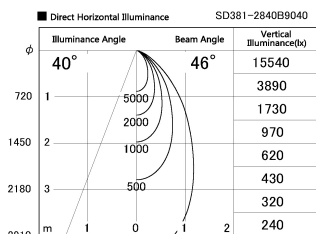

Item no. SD381-2840B9040

Series Name: Versa R-G (UL Track)
(SD381)

Installation	Track Mount
Type	Versa R-G (UL Track) (SD381)
Fixture wattage	28W
Beam angle	46 deg
Color Temp.	4000K
CRI	Ra>90
Luminous	2871 lm
Body	Die-cast aluminum alloy
Body finish	Black
Trim finish	Black
Reflector finish	N/A
IP Rate	IP20
Light source	COB module
Input Voltage	AC220~240V
Dimming Type	Non-Dimmable
Certificate	CE,CCC
Cut Hole	N/A