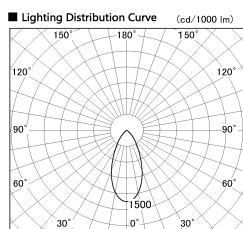

Item no. SD381-2840B9040

Series Name: Versa R-G (UL Track)
(SD381)

Installation	Track Mount
Type	Versa R-G (UL Track) (SD381)
Fixture wattage	28W
Beam angle	46 deg
Color Temp.	4000K
CRI	Ra>90
Luminous	2871 lm
Body	Die-cast aluminum alloy
Body finish	Black
Trim finish	Black
Reflector finish	N/A
IP Rate	IP20
Light source	COB module
Input Voltage	AC220~240V
Dimming Type	Non-Dimmable
Certificate	CE,CCC
Cut Hole	N/A