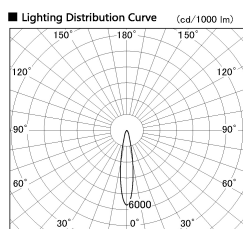

Item no. SD381-2620B9040

Series Name: Versa R-G (UL Track)
(SD381)

Installation	Track Mount
Type	Versa R-G (UL Track) (SD381)
Fixture wattage	23W
Beam angle	18 deg
Color Temp.	4000K
CRI	Ra>90
Luminous	2694 lm
Body	Die-cast aluminum alloy
Body finish	Black
Trim finish	Black
Reflector finish	N/A
IP Rate	IP20
Light source	COB module
Input Voltage	AC220~240V
Dimming Type	Non-Dimmable
Certificate	CE,CCC
Cut Hole	N/A