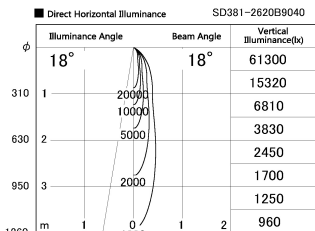

Item no. SD381-2620B9040

Series Name: Versa R-G (UL Track)
(SD381)

Installation	Track Mount
Type	Versa R-G (UL Track) (SD381)
Fixture wattage	23W
Beam angle	18 deg
Color Temp.	4000K
CRI	Ra>90
Luminous	2694 lm
Body	Die-cast aluminum alloy
Body finish	Black
Trim finish	Black
Reflector finish	N/A
IP Rate	IP20
Light source	COB module
Input Voltage	AC220~240V
Dimming Type	Non-Dimmable
Certificate	CE,CCC
Cut Hole	N/A