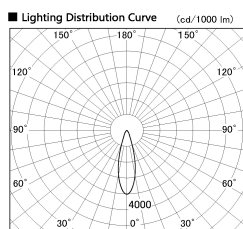

Item no. SD381-2630B9040

Series Name: Versa R-G (UL Track)  
(SD381)

Installation	Track Mount
Type	Versa R-G (UL Track) (SD381)
Fixture wattage	23W
Beam angle	28 deg
Color Temp.	4000K
CRI	Ra>90
Luminous	2701 lm
Body	Die-cast aluminum alloy
Body finish	Black
Trim finish	Black
Reflector finish	N/A
IP Rate	IP20
Light source	COB module
Input Voltage	AC220~240V
Dimming Type	Non-Dimmable
Certificate	CE,CCC
Cut Hole	N/A