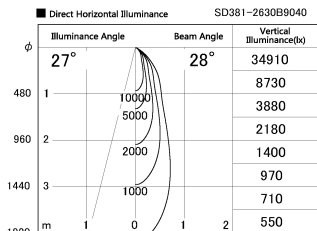

Item no. SD381-2630B9040

Series Name: Versa R-G (UL Track)  
(SD381)

Installation	Track Mount
Type	Versa R-G (UL Track) (SD381)
Fixture wattage	23W
Beam angle	28 deg
Color Temp.	4000K
CRI	Ra>90
Luminous	2701 lm
Body	Die-cast aluminum alloy
Body finish	Black
Trim finish	Black
Reflector finish	N/A
IP Rate	IP20
Light source	COB module
Input Voltage	AC220~240V
Dimming Type	Non-Dimmable
Certificate	CE,CCC
Cut Hole	N/A