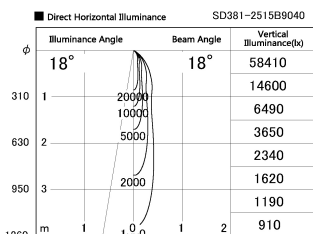

Item no. SD381-2515B9040

Series Name: Versa R-G (UL Track)
(SD381)

Installation	Track Mount
Type	Versa R-G (UL Track) (SD381)
Fixture wattage	23W
Beam angle	18 deg
Color Temp.	4000K
CRI	Ra>90
Luminous	2466 lm
Body	Die-castaluminumalloy
Body finish	Black
Trim finish	Black
Reflector finish	N/A
IP Rate	IP20
Light source	COBmodule
Input Voltage	AC220~240V
Dimming Type	Non-Dimmable
Certificate	CE,CCC
Cut Hole	N/A