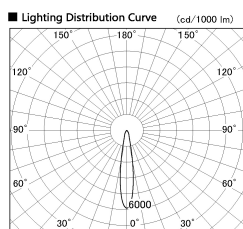

Item no. SD381-2515B9040

Series Name: Versa R-G (UL Track)
(SD381)

Installation	Track Mount
Type	Versa R-G (UL Track) (SD381)
Fixture wattage	23W
Beam angle	18 deg
Color Temp.	4000K
CRI	Ra>90
Luminous	2466 lm
Body	Die-castaluminumalloy
Body finish	Black
Trim finish	Black
Reflector finish	N/A
IP Rate	IP20
Light source	COBmodule
Input Voltage	AC220~240V
Dimming Type	Non-Dimmable
Certificate	CE,CCC
Cut Hole	N/A