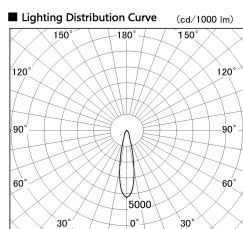

Item no. SD381-2520B9040

Series Name: Versa R-G (UL Track)  
(SD381)

Installation	Track Mount
Type	Versa R-G (UL Track) (SD381)
Fixture wattage	23W
Beam angle	22 deg
Color Temp.	4000K
CRI	Ra>90
Luminous	2499 lm
Body	Die-castaluminumalloy
Body finish	Black
Trim finish	Black
Reflector finish	N/A
IP Rate	IP20
Light source	COBmodule
Input Voltage	AC220~240V
Dimming Type	Non-Dimmable
Certificate	CE,CCC
Cut Hole	N/A