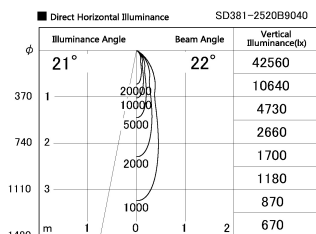

Item no. SD381-2520B9040

Series Name: Versa R-G (UL Track)  
(SD381)

Installation	Track Mount
Type	Versa R-G (UL Track) (SD381)
Fixture wattage	23W
Beam angle	22 deg
Color Temp.	4000K
CRI	Ra>90
Luminous	2499 lm
Body	Die-castaluminumalloy
Body finish	Black
Trim finish	Black
Reflector finish	N/A
IP Rate	IP20
Light source	COBmodule
Input Voltage	AC220~240V
Dimming Type	Non-Dimmable
Certificate	CE,CCC
Cut Hole	N/A