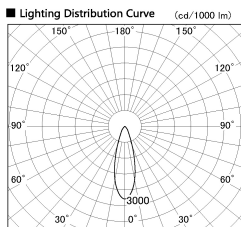

Item no. SD381-2530B9040

Series Name: Versa R-G (UL Track)  
(SD381)

Installation	Track Mount
Type	Versa R-G (UL Track) (SD381)
Fixture wattage	23W
Beam angle	30 deg
Color Temp.	4000K
CRI	Ra>90
Luminous	2482 lm
Body	Die-castaluminumalloy
Body finish	Black
Trim finish	Black
Reflector finish	N/A
IP Rate	IP20
Light source	COBmodule
Input Voltage	AC220~240V
Dimming Type	Non-Dimmable
Certificate	CE,CCC
Cut Hole	N/A