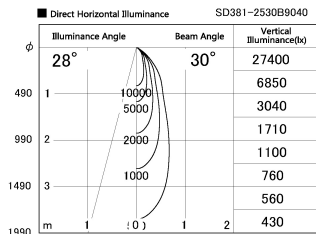

Item no. SD381-2530B9040

Series Name: Versa R-G (UL Track)  
(SD381)

Installation	Track Mount
Type	Versa R-G (UL Track) (SD381)
Fixture wattage	23W
Beam angle	30 deg
Color Temp.	4000K
CRI	Ra>90
Luminous	2482 lm
Body	Die-castaluminumalloy
Body finish	Black
Trim finish	Black
Reflector finish	N/A
IP Rate	IP20
Light source	COBmodule
Input Voltage	AC220~240V
Dimming Type	Non-Dimmable
Certificate	CE,CCC
Cut Hole	N/A