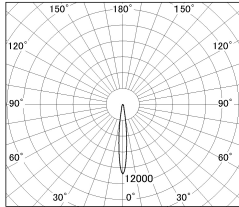

Item no. SD381-2015B9040

Series Name: Versa R-G (UL Track)
(SD381)

■ Lighting Distribution Curve (cd./1000 lm)

■ Direct Horizontal Illuminance SD381-2015B9040

φ	Illuminance Angle	Beam Angle	Vertical Illuminance(lx)
190	11°	12°	84880
1			21220
			9430
380			5310
			3400
570			2360
			1730
770			1330

Installation	Track Mount
Type	Versa R-G (UL Track) (SD381)
Fixture wattage	20W
Beam angle	12 deg
Color Temp.	4000K
CRI	Ra>90
Luminous	2007 lm
Body	Die-castaluminumalloy
Body finish	Black
Trim finish	Black
Reflector finish	N/A
IP Rate	IP20
Light source	COBmodule
Input Voltage	AC220~240V
Dimming Type	Non-Dimmable
Certificate	CE,CCC
Cut Hole	N/A