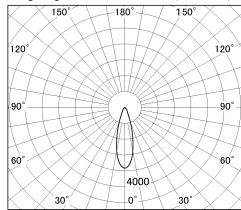

Installation	Track Mount
Type	Versa R-G (UL Track) (SD381)
Fixture wattage	20W
Beam angle	29 deg
Color Temp.	4000K
CRI	Ra>90
Luminous	2021 lm
Body	Die-cast aluminum alloy
Body finish	Black
Trim finish	Black
Reflector finish	N/A
IP Rate	IP20
Light source	COB module
Input Voltage	AC220~240V
Dimming Type	Non-Dimmable
Certificate	CE,CCC
Cut Hole	N/A

■ Lighting Distribution Curve (cd./1000 lm)