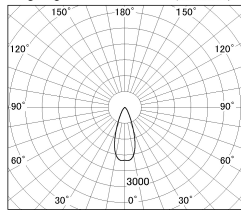

Installation	Track Mount
Type	Versa R-G (UL Track) (SD381)
Fixture wattage	20W
Beam angle	38 deg
Color Temp.	4000K
CRI	Ra>90
Luminous	1965 lm
Body	Die-castaluminumalloy
Body finish	Black
Trim finish	Black
Reflector finish	N/A
IP Rate	IP20
Light source	COBmodule
Input Voltage	AC220~240V
Dimming Type	Non-Dimmable
Certificate	CE,CCC
Cut Hole	N/A

■ Lighting Distribution Curve (cd./1000 lm)