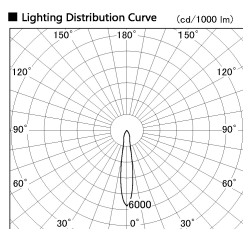

Item no. SD381-1915B9040

Series Name: Versa R-G (UL Track)
(SD381)

■ Direct Horizontal Illuminance SD381-1915B9040

φ	Illuminance Angle	Beam Angle	Vertical Illuminance (lx)
1	16°	17°	38630
280			9660
1			4290
560			2410
2			1550
840			1070
3			790
1120			600

Installation	Track Mount
Type	Versa R-G (UL Track) (SD381)
Fixture wattage	18.6W
Beam angle	17 deg
Color Temp.	4000K
CRI	Ra>90
Luminous	1678 lm
Body	Die-cast aluminum alloy
Body finish	Black
Trim finish	Black
Reflector finish	N/A
IP Rate	IP20
Light source	COB module
Input Voltage	AC220~240V
Dimming Type	Non-Dimmable
Certificate	CE, CCC
Cut Hole	N/A