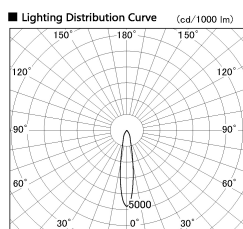

Item no. SD381-1920B9040

Series Name: Versa R-G (UL Track)
(SD381)

Installation	Track Mount
Type	Versa R-G (UL Track) (SD381)
Fixture wattage	18.6W
Beam angle	18 deg
Color Temp.	4000K
CRI	Ra>90
Luminous	1586 lm
Body	Die-cast aluminum alloy
Body finish	Black
Trim finish	Black
Reflector finish	N/A
IP Rate	IP20
Light source	COB module
Input Voltage	AC220~240V
Dimming Type	Non-Dimmable
Certificate	CE, CCC
Cut Hole	N/A