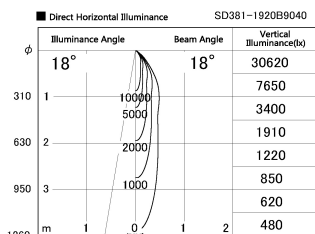

Item no. SD381-1920B9040

Series Name: Versa R-G (UL Track)
(SD381)

Installation	Track Mount
Type	Versa R-G (UL Track) (SD381)
Fixture wattage	18.6W
Beam angle	18 deg
Color Temp.	4000K
CRI	Ra>90
Luminous	1586 lm
Body	Die-cast aluminum alloy
Body finish	Black
Trim finish	Black
Reflector finish	N/A
IP Rate	IP20
Light source	COB module
Input Voltage	AC220~240V
Dimming Type	Non-Dimmable
Certificate	CE, CCC
Cut Hole	N/A