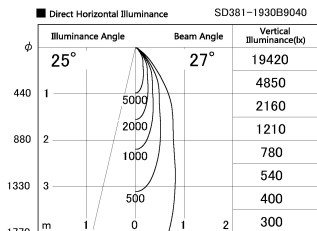

Item no. SD381-1930B9040

Series Name: Versa R-G (UL Track)  
(SD381)

Installation	Track Mount
Type	Versa R-G (UL Track) (SD381)
Fixture wattage	18.6W
Beam angle	27 deg
Color Temp.	4000K
CRI	Ra>90
Luminous	1563 lm
Body	Die-cast aluminum alloy
Body finish	Black
Trim finish	Black
Reflector finish	N/A
IP Rate	IP20
Light source	COB module
Input Voltage	AC220~240V
Dimming Type	Non-Dimmable
Certificate	CE, CCC
Cut Hole	N/A