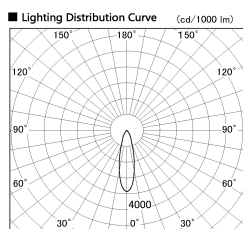

Item no. SD381-1930B9040

Series Name: Versa R-G (UL Track)  
(SD381)

Installation	Track Mount
Type	Versa R-G (UL Track) (SD381)
Fixture wattage	18.6W
Beam angle	27 deg
Color Temp.	4000K
CRI	Ra>90
Luminous	1563 lm
Body	Die-cast aluminum alloy
Body finish	Black
Trim finish	Black
Reflector finish	N/A
IP Rate	IP20
Light source	COB module
Input Voltage	AC220~240V
Dimming Type	Non-Dimmable
Certificate	CE, CCC
Cut Hole	N/A