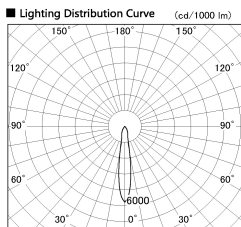

Item no. SD381-1115B9040

Series Name: Versa R-G (UL Track)  
(SD381)

■ Direct Horizontal Illuminance SD381-1115B9040

| φ    | Illuminance Angle | Beam Angle | Vertical Illuminance (lx) |
|------|-------------------|------------|---------------------------|
| 280  | 16°               | 17°        | 23440                     |
| 1    | 10000             |            | 5860                      |
|      | 5000              |            | 2600                      |
| 560  | 2                 |            | 1460                      |
|      | 2000              |            | 940                       |
| 840  | 3                 |            | 650                       |
|      | 1000              |            | 480                       |
| 1120 | m                 | 1          | 370                       |
|      |                   | 2          |                           |

|                  |                                 |
|------------------|---------------------------------|
| Installation     | Track Mount                     |
| Type             | Versa R-G (UL Track)<br>(SD381) |
| Fixture wattage  | 10.5W                           |
| Beam angle       | 17 deg                          |
| Color Temp.      | 4000K                           |
| CRI              | Ra>90                           |
| Luminous         | 1017 lm                         |
| Body             | Die-cast aluminum alloy         |
| Body finish      | Black                           |
| Trim finish      | Black                           |
| Reflector finish | N/A                             |
| IP Rate          | IP20                            |
| Light source     | COB module                      |
| Input Voltage    | AC220~240V                      |
| Dimming Type     | Non-Dimmable                    |
| Certificate      | CE,CCC                          |
| Cut Hole         | N/A                             |