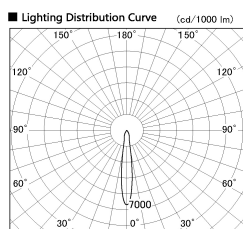

Item no. SD381-0815B9040

Series Name: Versa R-G (UL Track)
(SD381)

Installation	Track Mount
Type	Versa R-G (UL Track) (SD381)
Fixture wattage	7.5W
Beam angle	15 deg
Color Temp.	4000K
CRI	Ra>90
Luminous	684 lm
Body	Die-cast aluminum alloy
Body finish	Black
Trim finish	Black
Reflector finish	N/A
IP Rate	IP20
Light source	COB module
Input Voltage	AC220~240V
Dimming Type	Non-Dimmable
Certificate	CE,CCC
Cut Hole	N/A

■ Direct Horizontal Illuminance SD381-0815B9040

φ	Illuminance Angle	Beam Angle	Vertical Illuminance (lx)
240	14°	15°	19800
490			4950
730			2200
980			1240
			790
			550
			400
			310