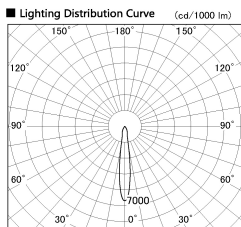

Item no. SD381-0815B9040

Series Name: Versa R-G (UL Track)  
(SD381)

■ Direct Horizontal Illuminance SD381-0815B9040

Illuminance Angle	Beam Angle	Vertical Illuminance (lx)
14°	15°	19800
		4950
		2200
		1240
		790
		550
15°	15°	400
		310
		310

Installation	Track Mount
Type	Versa R-G (UL Track) (SD381)
Fixture wattage	7.5W
Beam angle	15 deg
Color Temp.	4000K
CRI	Ra>90
Luminous	684 lm
Body	Die-cast aluminum alloy
Body finish	Black
Trim finish	Black
Reflector finish	N/A
IP Rate	IP20
Light source	COB module
Input Voltage	AC220~240V
Dimming Type	Non-Dimmable
Certificate	CE,CCC
Cut Hole	N/A