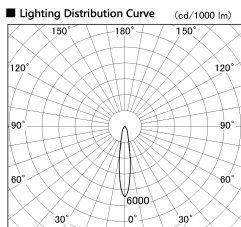

Item no. SD381-0820B9040

Series Name: Versa R-G (UL Track)  
(SD381)

■ Direct Horizontal Illuminance SD381-0820B9040

Illuminance Angle	Beam Angle	Vertical Illuminance (lx)
17°	17°	15150
1		3790
2		1680
3		950
610		610
420		420
310		310
240		240

Installation	Track Mount
Type	Versa R-G (UL Track) (SD381)
Fixture wattage	7.5W
Beam angle	17 deg
Color Temp.	4000K
CRI	Ra>90
Luminous	650 lm
Body	Die-cast aluminum alloy
Body finish	Black
Trim finish	Black
Reflector finish	N/A
IP Rate	IP20
Light source	COB module
Input Voltage	AC220~240V
Dimming Type	Non-Dimmable
Certificate	CE,CCC
Cut Hole	N/A