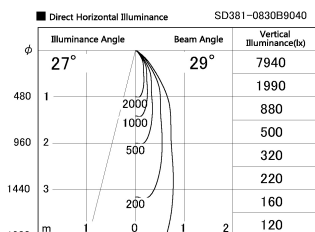

Item no. SD381-0830B9040

Series Name: Versa R-G (UL Track)  
(SD381)

Installation	Track Mount
Type	Versa R-G (UL Track) (SD381)
Fixture wattage	7.5W
Beam angle	29 deg
Color Temp.	4000K
CRI	Ra>90
Luminous	645 lm
Body	Die-cast aluminum alloy
Body finish	Black
Trim finish	Black
Reflector finish	N/A
IP Rate	IP20
Light source	COB module
Input Voltage	AC220~240V
Dimming Type	Non-Dimmable
Certificate	CE,CCC
Cut Hole	N/A