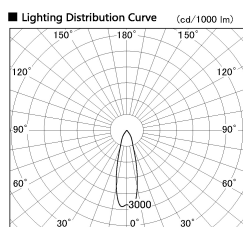

Item no. SD381-0830B9040

Series Name: Versa R-G (UL Track)  
(SD381)

Installation	Track Mount
Type	Versa R-G (UL Track) (SD381)
Fixture wattage	7.5W
Beam angle	29 deg
Color Temp.	4000K
CRI	Ra>90
Luminous	645 lm
Body	Die-cast aluminum alloy
Body finish	Black
Trim finish	Black
Reflector finish	N/A
IP Rate	IP20
Light source	COB module
Input Voltage	AC220~240V
Dimming Type	Non-Dimmable
Certificate	CE,CCC
Cut Hole	N/A