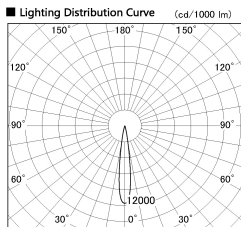

Item no. SD377-3615W9030-LX

Series Name: Versa R-G (UL Track)  
(SD377-LX)

■ Direct Horizontal Illuminance SD377-3615W9030-LX

Illuminance Angle	Beam Angle	Vertical Illuminance (lx)
14°	15°	130380
		32600
		14490
		8150
		5220
		3620
15°	15°	2660
		2040
		12000

Installation	Track mount
Type	
Fixture wattage	35.5W
Beam angle	15 deg
Color Temp.	3000K
CRI	Ra>90
Luminous	2782 lm
Body	Die-cast aluminum alloy
Body finish	White
Trim finish	White
Reflector finish	N/A
IP Rate	IP20
Light source	COB module
Input Voltage	AC220~240V
Dimming Type	Non-Dimmable
Certificate	CE, CCC
Cut Hole	N/A