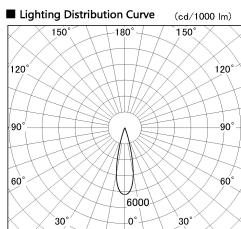

Item no. SD377-3625W9030-LX

Series Name: Versa R-G (UL Track)
(SD377-LX)

■ Direct Horizontal Illuminance SD377-3625W9030-LX

Illuminance Angle	Beam Angle	Vertical Illuminance (lx)
24°	25°	58730
		14680
		6530
		3670
		2350
		1630
		1200
		920

Installation	Track mount
Type	
Fixture wattage	35.5W
Beam angle	25 deg
Color Temp.	3000K
CRI	Ra>90
Luminous	2921.6375711575 lm
Body	Die-cast aluminum alloy
Body finish	White
Trim finish	White
Reflector finish	N/A
IP Rate	IP20
Light source	COB module
Input Voltage	AC220~240V
Dimming Type	Non-Dimmable
Certificate	CE, CCC
Cut Hole	N/A