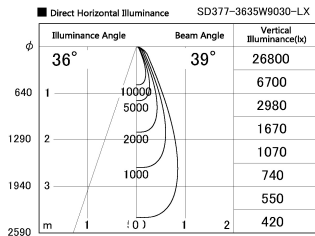

Item no. SD377-3635W9030-LX

Series Name: Versa R-G (UL Track)
(SD377-LX)

Installation	Track mount
Type	
Fixture wattage	35.5W
Beam angle	39 deg
Color Temp.	3000K
CRI	Ra>90
Luminous	2994.6508538899 lm
Body	Die-cast aluminum alloy
Body finish	White
Trim finish	White
Reflector finish	N/A
IP Rate	IP20
Light source	COB module
Input Voltage	AC220~240V
Dimming Type	Non-Dimmable
Certificate	CE, CCC
Cut Hole	N/A