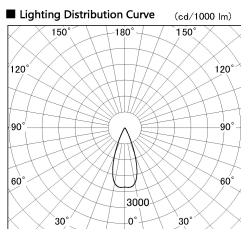

Item no. SD377-3635W9030-LX

Series Name: Versa R-G (UL Track)
(SD377-LX)

Installation	Track mount
Type	
Fixture wattage	35.5W
Beam angle	39 deg
Color Temp.	3000K
CRI	Ra>90
Luminous	2994.6508538899 lm
Body	Die-cast aluminum alloy
Body finish	White
Trim finish	White
Reflector finish	N/A
IP Rate	IP20
Light source	COB module
Input Voltage	AC220~240V
Dimming Type	Non-Dimmable
Certificate	CE, CCC
Cut Hole	N/A