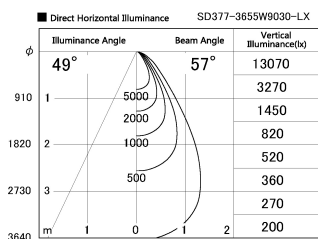

Item no. SD377-3655W9030-LX

Series Name: Versa R-G (UL Track)
(SD377-LX)

Installation	Track mount
Type	
Fixture wattage	35.5W
Beam angle	57 deg
Color Temp.	3000K
CRI	Ra>90
Luminous	2870.7495256167 lm
Body	Die-cast aluminum alloy
Body finish	White
Trim finish	White
Reflector finish	N/A
IP Rate	IP20
Light source	COB module
Input Voltage	AC220~240V
Dimming Type	Non-Dimmable
Certificate	CE, CCC
Cut Hole	N/A