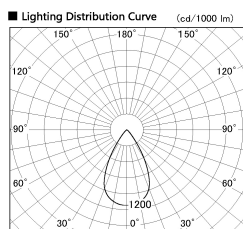

Item no. SD377-3655W9030-LX

Series Name: Versa R-G (UL Track)
(SD377-LX)

Installation	Track mount
Type	
Fixture wattage	35.5W
Beam angle	57 deg
Color Temp.	3000K
CRI	Ra>90
Luminous	2870.7495256167 lm
Body	Die-cast aluminum alloy
Body finish	White
Trim finish	White
Reflector finish	N/A
IP Rate	IP20
Light source	COB module
Input Voltage	AC220~240V
Dimming Type	Non-Dimmable
Certificate	CE, CCC
Cut Hole	N/A