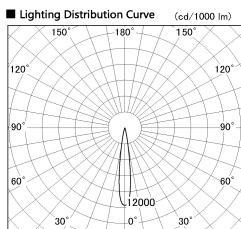

Item no. SD377-3215W9027-LX

Series Name: Versa R-G (UL Track)
(SD377-LX)

■ Direct Horizontal Illuminance SD377-3215W9027-LX

| φ | Illuminance Angle | Beam Angle | Vertical Illuminance (lx) |
|-----|-------------------|------------|---------------------------|
| 240 | 14° | 15° | 113130 |
| 1 | 5000 | | 28280 |
| | 2000 | | 12570 |
| 480 | 2 | | 7070 |
| | 1000 | | 4530 |
| 730 | 3 | | 3140 |
| | 500 | | 2310 |
| 980 | m | 2.0 | 1770 |

| | |
|------------------|-------------------------|
| Installation | Track mount |
| Type | |
| Fixture wattage | 32W |
| Beam angle | 15 deg |
| Color Temp. | 2700K |
| CRI | Ra>90 |
| Luminous | 2414 lm |
| Body | Die-cast aluminum alloy |
| Body finish | White |
| Trim finish | White |
| Reflector finish | N/A |
| IP Rate | IP20 |
| Light source | COB module |
| Input Voltage | AC220~240V |
| Dimming Type | Non-Dimmable |
| Certificate | CE, CCC |
| Cut Hole | N/A |