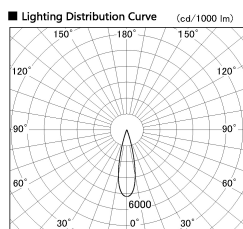

Item no. SD377-3225W9027-LX

Series Name: Versa R-G (UL Track)  
(SD377-LX)

■ Direct Horizontal Illuminance SD377-3225W9027-LX

Illuminance Angle	Beam Angle	Vertical Illuminance (lx)
24°	1	50950
	2	12740
25°	1	5660
	2	3180
26°	1	2040
	2	1420
27°	1	1040
	2	800

Installation	Track mount
Type	
Fixture wattage	32W
Beam angle	25 deg
Color Temp.	2700K
CRI	Ra>90
Luminous	2535 lm
Body	Die-cast aluminum alloy
Body finish	White
Trim finish	White
Reflector finish	N/A
IP Rate	IP20
Light source	COB module
Input Voltage	AC220~240V
Dimming Type	Non-Dimmable
Certificate	CE, CCC
Cut Hole	N/A