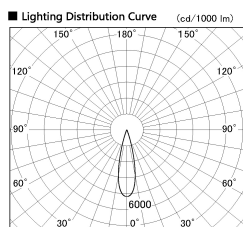

Item no. SD377-3225W9027-LX

Series Name: Versa R-G (UL Track)
(SD377-LX)

■ Direct Horizontal Illuminance SD377-3225W9027-LX

φ	Illuminance Angle	Beam Angle	Vertical Illuminance (lx)
420	24°	25°	50950
1			12740
2			5660
3			3180
5			2040
10			1420
17			1040
29			800

Installation	Track mount
Type	Versa R-G (UL Track) (SD377-LX)
Fixture wattage	32W
Beam angle	25 deg
Color Temp.	2700K
CRI	Ra>90
Luminous	2535 lm
Body	Die-cast aluminum alloy
Body finish	White
Trim finish	White
Reflector finish	N/A
IP Rate	IP20
Light source	COB module
Input Voltage	AC220~240V
Dimming Type	Non-Dimmable
Certificate	CE, CCC
Cut Hole	N/A