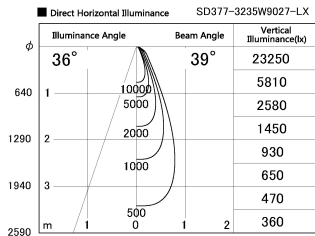

Item no. SD377-3235W9027-LX

Series Name: Versa R-G (UL Track)
(SD377-LX)

Installation	Track mount
Type	
Fixture wattage	32W
Beam angle	39 deg
Color Temp.	2700K
CRI	Ra>90
Luminous	2599 lm
Body	Die-cast aluminum alloy
Body finish	White
Trim finish	White
Reflector finish	N/A
IP Rate	IP20
Light source	COB module
Input Voltage	AC220~240V
Dimming Type	Non-Dimmable
Certificate	CE, CCC
Cut Hole	N/A