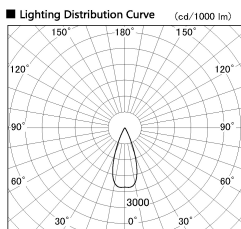

Item no. SD377-3235W9027-LX

Series Name: Versa R-G (UL Track)
(SD377-LX)

Installation	Track mount
Type	
Fixture wattage	32W
Beam angle	39 deg
Color Temp.	2700K
CRI	Ra>90
Luminous	2599 lm
Body	Die-cast aluminum alloy
Body finish	White
Trim finish	White
Reflector finish	N/A
IP Rate	IP20
Light source	COB module
Input Voltage	AC220~240V
Dimming Type	Non-Dimmable
Certificate	CE, CCC
Cut Hole	N/A