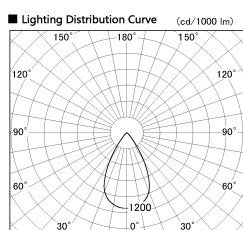

Item no. SD377-3255W9027-LX

Series Name: Versa R-G (UL Track)
(SD377-LX)

Installation	Track mount
Type	
Fixture wattage	32W
Beam angle	57 deg
Color Temp.	2700K
CRI	Ra>90
Luminous	2491 lm
Body	Die-cast aluminum alloy
Body finish	White
Trim finish	White
Reflector finish	N/A
IP Rate	IP20
Light source	COB module
Input Voltage	AC220~240V
Dimming Type	Non-Dimmable
Certificate	CE, CCC
Cut Hole	N/A