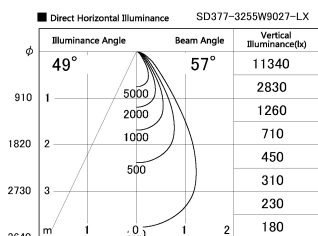

Item no. SD377-3255W9027-LX

Series Name: Versa R-G (UL Track)
(SD377-LX)

Installation	Track mount
Type	
Fixture wattage	32W
Beam angle	57 deg
Color Temp.	2700K
CRI	Ra>90
Luminous	2491 lm
Body	Die-cast aluminum alloy
Body finish	White
Trim finish	White
Reflector finish	N/A
IP Rate	IP20
Light source	COB module
Input Voltage	AC220~240V
Dimming Type	Non-Dimmable
Certificate	CE, CCC
Cut Hole	N/A