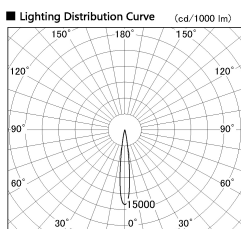

Item no. SD377-2515W9027-LX

Series Name: Versa R-G (UL Track)
(SD377-LX)

■ Direct Horizontal Illuminance SD377-2515W9027-LX

φ	Illuminance Angle	Beam Angle	Vertical Illuminance (lx)
	12°	13°	100710
210	5000		25180
1	20000		11190
420	10000		6290
2	5000		4030
630			2800
3			2060
840			1570
m	2°0'	1	2

Installation	Track mount
Type	Versa R-G (UL Track) (SD377-LX)
Fixture wattage	24W
Beam angle	13 deg
Color Temp.	2700K
CRI	Ra>90
Luminous	1781 lm
Body	Die-cast aluminum alloy
Body finish	White
Trim finish	White
Reflector finish	N/A
IP Rate	IP20
Light source	COB module
Input Voltage	AC220~240V
Dimming Type	Non-Dimmable
Certificate	CE, CCC
Cut Hole	N/A