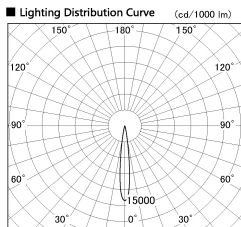

Item no. SD377-2515W9027-LX

Series Name: Versa R-G (UL Track)  
(SD377-LX)

■ Direct Horizontal Illuminance SD377-2515W9027-LX

φ	Illuminance Angle	Beam Angle	Vertical Illuminance (lx)
	12°	13°	100710
210	50000		25180
1	20000		11190
420	10000		6290
2	5000		4030
630			2800
3			2060
840			1570

Installation	Track mount
Type	
Fixture wattage	24W
Beam angle	13 deg
Color Temp.	2700K
CRI	Ra>90
Luminous	1781 lm
Body	Die-cast aluminum alloy
Body finish	White
Trim finish	White
Reflector finish	N/A
IP Rate	IP20
Light source	COB module
Input Voltage	AC220~240V
Dimming Type	Non-Dimmable
Certificate	CE, CCC
Cut Hole	N/A