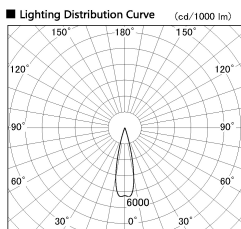

Item no. SD377-2525W9027-LX

Series Name: Versa R-G (UL Track)  
(SD377-LX)

Installation	Track mount
Type	
Fixture wattage	24W
Beam angle	25 deg
Color Temp.	2700K
CRI	Ra>90
Luminous	1873 lm
Body	Die-cast aluminum alloy
Body finish	White
Trim finish	White
Reflector finish	N/A
IP Rate	IP20
Light source	COB module
Input Voltage	AC220~240V
Dimming Type	Non-Dimmable
Certificate	CE, CCC
Cut Hole	N/A