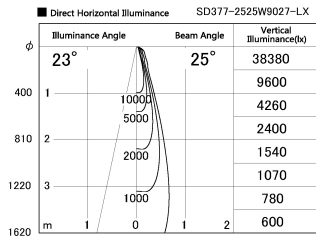

Item no. SD377-2525W9027-LX

Series Name: Versa R-G (UL Track)  
(SD377-LX)

Installation	Track mount
Type	
Fixture wattage	24W
Beam angle	25 deg
Color Temp.	2700K
CRI	Ra>90
Luminous	1873 lm
Body	Die-cast aluminum alloy
Body finish	White
Trim finish	White
Reflector finish	N/A
IP Rate	IP20
Light source	COB module
Input Voltage	AC220~240V
Dimming Type	Non-Dimmable
Certificate	CE, CCC
Cut Hole	N/A