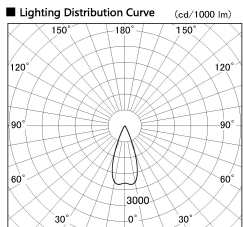

Item no. SD377-2535W9027-LX

Series Name: Versa R-G (UL Track)
(SD377-LX)

Installation	Track mount
Type	
Fixture wattage	24W
Beam angle	40 deg
Color Temp.	2700K
CRI	Ra>90
Luminous	1912 lm
Body	Die-cast aluminum alloy
Body finish	White
Trim finish	White
Reflector finish	N/A
IP Rate	IP20
Light source	COB module
Input Voltage	AC220~240V
Dimming Type	Non-Dimmable
Certificate	CE, CCC
Cut Hole	N/A