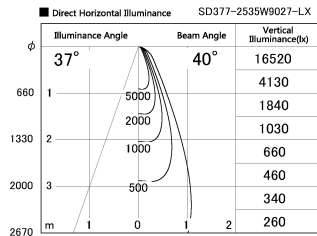

Item no. SD377-2535W9027-LX

Series Name: Versa R-G (UL Track)
(SD377-LX)

Installation	Track mount
Type	
Fixture wattage	24W
Beam angle	40 deg
Color Temp.	2700K
CRI	Ra>90
Luminous	1912 lm
Body	Die-cast aluminum alloy
Body finish	White
Trim finish	White
Reflector finish	N/A
IP Rate	IP20
Light source	COB module
Input Voltage	AC220~240V
Dimming Type	Non-Dimmable
Certificate	CE, CCC
Cut Hole	N/A