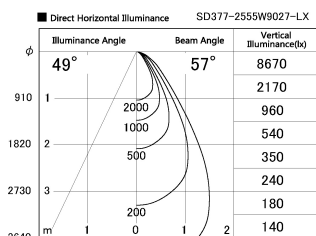

Item no. SD377-2555W9027-LX

Series Name: Versa R-G (UL Track)
(SD377-LX)

Installation	Track mount
Type	
Fixture wattage	24W
Beam angle	57 deg
Color Temp.	2700K
CRI	Ra>90
Luminous	1844 lm
Body	Die-cast aluminum alloy
Body finish	White
Trim finish	White
Reflector finish	N/A
IP Rate	IP20
Light source	COB module
Input Voltage	AC220~240V
Dimming Type	Non-Dimmable
Certificate	CE, CCC
Cut Hole	N/A