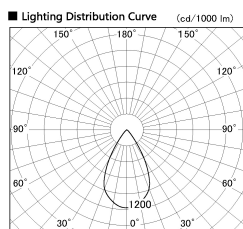

Item no. SD377-2555W9027-LX

Series Name: Versa R-G (UL Track)
(SD377-LX)

Installation	Track mount
Type	
Fixture wattage	24W
Beam angle	57 deg
Color Temp.	2700K
CRI	Ra>90
Luminous	1844 lm
Body	Die-cast aluminum alloy
Body finish	White
Trim finish	White
Reflector finish	N/A
IP Rate	IP20
Light source	COB module
Input Voltage	AC220~240V
Dimming Type	Non-Dimmable
Certificate	CE, CCC
Cut Hole	N/A