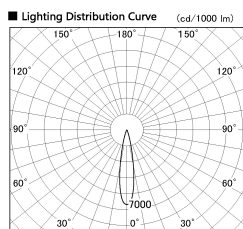

Item no. SD377-1915W9027-LX

Series Name: Versa R-G (UL Track)  
(SD377-LX)

■ Direct Horizontal Illuminance SD377-1915W9027-LX

Illuminance Angle	Beam Angle	Vertical Illuminance (lx)
20°	20°	39190
		9800
		4350
		2450
		1570
		1090
		800
		610

Installation	Track mount
Type	
Fixture wattage	18.6W
Beam angle	20 deg
Color Temp.	2700K
CRI	Ra>90
Luminous	1488 lm
Body	Die-cast aluminum alloy
Body finish	White
Trim finish	White
Reflector finish	N/A
IP Rate	IP20
Light source	COB module
Input Voltage	AC220~240V
Dimming Type	Non-Dimmable
Certificate	CE, CCC
Cut Hole	N/A