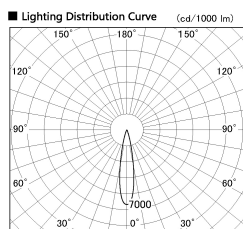

Item no. SD377-1915W9027-LX

Series Name: Versa R-G (UL Track)
(SD377-LX)

■ Direct Horizontal Illuminance SD377-1915W9027-LX

Illuminance Angle	Beam Angle	Vertical Illuminance (lx)
20°	20°	39190
		9800
		4350
		2450
		1570
		1090
		800
		610

Installation	Track mount
Type	Versa R-G (UL Track) (SD377-LX)
Fixture wattage	18.6W
Beam angle	20 deg
Color Temp.	2700K
CRI	Ra>90
Luminous	1488 lm
Body	Die-cast aluminum alloy
Body finish	White
Trim finish	White
Reflector finish	N/A
IP Rate	IP20
Light source	COB module
Input Voltage	AC220~240V
Dimming Type	Non-Dimmable
Certificate	CE, CCC
Cut Hole	N/A