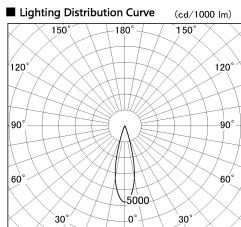

Item no. SD377-1925W9027-LX

Series Name: Versa R-G (UL Track)
(SD377-LX)

■ Direct Horizontal Illuminance SD377-1925W9027-LX

Illuminance Angle	Beam Angle	Vertical Illuminance (lx)
25°	26°	30520
		7630
		3390
		1910
		1220
		850
		620
		480

Installation	Track mount
Type	
Fixture wattage	18.6W
Beam angle	26 deg
Color Temp.	2700K
CRI	Ra>90
Luminous	1589 lm
Body	Die-cast aluminum alloy
Body finish	White
Trim finish	White
Reflector finish	N/A
IP Rate	IP20
Light source	COB module
Input Voltage	AC220~240V
Dimming Type	Non-Dimmable
Certificate	CE, CCC
Cut Hole	N/A