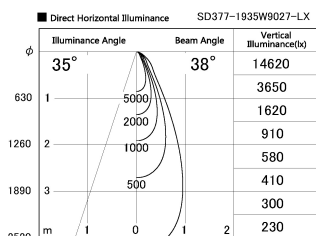

Item no. SD377-1935W9027-LX

Series Name: Versa R-G (UL Track)
(SD377-LX)

Installation	Track mount
Type	
Fixture wattage	18.6W
Beam angle	38 deg
Color Temp.	2700K
CRI	Ra>90
Luminous	1559 lm
Body	Die-cast aluminum alloy
Body finish	White
Trim finish	White
Reflector finish	N/A
IP Rate	IP20
Light source	COB module
Input Voltage	AC220~240V
Dimming Type	Non-Dimmable
Certificate	CE, CCC
Cut Hole	N/A