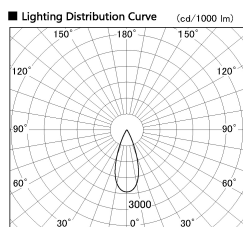

Item no. SD377-1935W9027-LX

Series Name: Versa R-G (UL Track)
(SD377-LX)

Installation	Track mount
Type	
Fixture wattage	18.6W
Beam angle	38 deg
Color Temp.	2700K
CRI	Ra>90
Luminous	1559 lm
Body	Die-cast aluminum alloy
Body finish	White
Trim finish	White
Reflector finish	N/A
IP Rate	IP20
Light source	COB module
Input Voltage	AC220~240V
Dimming Type	Non-Dimmable
Certificate	CE, CCC
Cut Hole	N/A