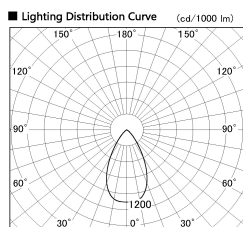

Item no. SD377-1955W9027-LX

Series Name: Versa R-G (UL Track)
(SD377-LX)

Installation	Track mount
Type	
Fixture wattage	18.6W
Beam angle	56 deg
Color Temp.	2700K
CRI	Ra>90
Luminous	1544 lm
Body	Die-cast aluminum alloy
Body finish	White
Trim finish	White
Reflector finish	N/A
IP Rate	IP20
Light source	COB module
Input Voltage	AC220~240V
Dimming Type	Non-Dimmable
Certificate	CE, CCC
Cut Hole	N/A