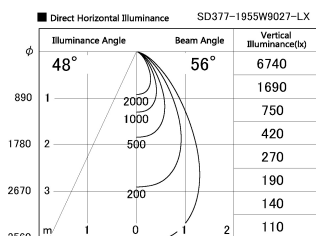

Item no. SD377-1955W9027-LX

Series Name: Versa R-G (UL Track)
(SD377-LX)

Installation	Track mount
Type	
Fixture wattage	18.6W
Beam angle	56 deg
Color Temp.	2700K
CRI	Ra>90
Luminous	1544 lm
Body	Die-cast aluminum alloy
Body finish	White
Trim finish	White
Reflector finish	N/A
IP Rate	IP20
Light source	COB module
Input Voltage	AC220~240V
Dimming Type	Non-Dimmable
Certificate	CE, CCC
Cut Hole	N/A