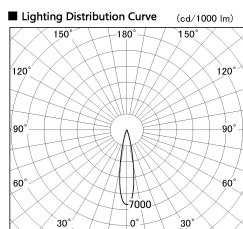

Item no. SD377-1415W9027-LX

Series Name: Versa R-G (UL Track)
(SD377-LX)

Installation	Track mount
Type	
Fixture wattage	14W
Beam angle	20 deg
Color Temp.	2700K
CRI	Ra>90
Luminous	1186 lm
Body	Die-cast aluminum alloy
Body finish	White
Trim finish	White
Reflector finish	N/A
IP Rate	IP20
Light source	COB module
Input Voltage	AC220~240V
Dimming Type	Non-Dimmable
Certificate	CE, CCC
Cut Hole	N/A