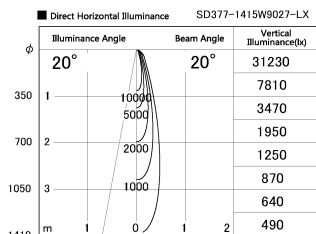

Item no. SD377-1415W9027-LX

Series Name: Versa R-G (UL Track)
(SD377-LX)

Installation	Track mount
Type	
Fixture wattage	14W
Beam angle	20 deg
Color Temp.	2700K
CRI	Ra>90
Luminous	1186 lm
Body	Die-cast aluminum alloy
Body finish	White
Trim finish	White
Reflector finish	N/A
IP Rate	IP20
Light source	COB module
Input Voltage	AC220~240V
Dimming Type	Non-Dimmable
Certificate	CE, CCC
Cut Hole	N/A