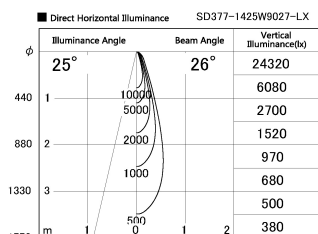

Item no. SD377-1425W9027-LX

Series Name: Versa R-G (UL Track)
(SD377-LX)

Installation	Track mount
Type	Versa R-G (UL Track) (SD377-LX)
Fixture wattage	14W
Beam angle	26 deg
Color Temp.	2700K
CRI	Ra>90
Luminous	1266 lm
Body	Die-cast aluminum alloy
Body finish	White
Trim finish	White
Reflector finish	N/A
IP Rate	IP20
Light source	COB module
Input Voltage	AC220~240V
Dimming Type	Non-Dimmable
Certificate	CE, CCC
Cut Hole	N/A