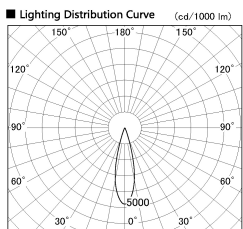

Item no. SD377-1425W9027-LX

Series Name: Versa R-G (UL Track)  
(SD377-LX)

■ Direct Horizontal Illuminance SD377-1425W9027-LX

Illuminance Angle	Beam Angle	Vertical Illuminance (lx)
25°	26°	24320
		6080
		2700
		1520
		970
		680
		500
		380

Installation	Track mount
Type	
Fixture wattage	14W
Beam angle	26 deg
Color Temp.	2700K
CRI	Ra>90
Luminous	1266 lm
Body	Die-cast aluminum alloy
Body finish	White
Trim finish	White
Reflector finish	N/A
IP Rate	IP20
Light source	COB module
Input Voltage	AC220~240V
Dimming Type	Non-Dimmable
Certificate	CE, CCC
Cut Hole	N/A