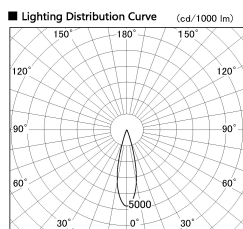

Item no. SD377-1425W9027-LX

Series Name: Versa R-G (UL Track)  
(SD377-LX)

■ Direct Horizontal Illuminance SD377-1425W9027-LX

Illuminance Angle	Beam Angle	Vertical Illuminance (lx)
25°	26°	24320
		6080
		2700
		1520
		970
		680
		500
		380

Installation	Track mount
Type	
Fixture wattage	14W
Beam angle	26 deg
Color Temp.	2700K
CRI	Ra>90
Luminous	1266 lm
Body	Die-cast aluminum alloy
Body finish	White
Trim finish	White
Reflector finish	N/A
IP Rate	IP20
Light source	COB module
Input Voltage	AC220~240V
Dimming Type	Non-Dimmable
Certificate	CE, CCC
Cut Hole	N/A