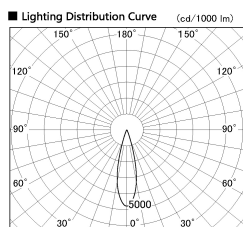

Item no. SD377-1425W9027-LX

Series Name: Versa R-G (UL Track)
(SD377-LX)

Installation	Track mount
Type	Versa R-G (UL Track) (SD377-LX)
Fixture wattage	14W
Beam angle	26 deg
Color Temp.	2700K
CRI	Ra>90
Luminous	1266 lm
Body	Die-cast aluminum alloy
Body finish	White
Trim finish	White
Reflector finish	N/A
IP Rate	IP20
Light source	COB module
Input Voltage	AC220~240V
Dimming Type	Non-Dimmable
Certificate	CE, CCC
Cut Hole	N/A