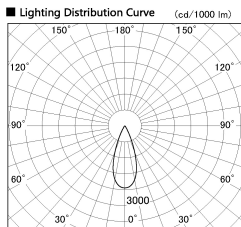

Item no. SD377-1435W9027-LX

Series Name: Versa R-G (UL Track)
(SD377-LX)

Installation	Track mount
Type	
Fixture wattage	14W
Beam angle	38 deg
Color Temp.	2700K
CRI	Ra>90
Luminous	1242 lm
Body	Die-cast aluminum alloy
Body finish	White
Trim finish	White
Reflector finish	N/A
IP Rate	IP20
Light source	COB module
Input Voltage	AC220~240V
Dimming Type	Non-Dimmable
Certificate	CE, CCC
Cut Hole	N/A