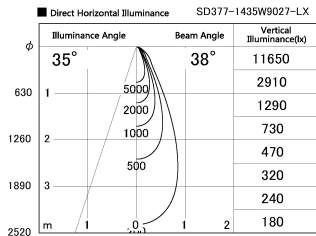

Item no. SD377-1435W9027-LX

Series Name: Versa R-G (UL Track)
(SD377-LX)

Installation	Track mount
Type	
Fixture wattage	14W
Beam angle	38 deg
Color Temp.	2700K
CRI	Ra>90
Luminous	1242 lm
Body	Die-cast aluminum alloy
Body finish	White
Trim finish	White
Reflector finish	N/A
IP Rate	IP20
Light source	COB module
Input Voltage	AC220~240V
Dimming Type	Non-Dimmable
Certificate	CE, CCC
Cut Hole	N/A