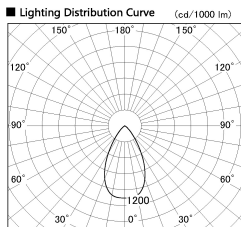

Item no. SD377-1455W9027-LX

Series Name: Versa R-G (UL Track)
(SD377-LX)

Installation	Track mount
Type	
Fixture wattage	14W
Beam angle	56 deg
Color Temp.	2700K
CRI	Ra>90
Luminous	1230 lm
Body	Die-cast aluminum alloy
Body finish	White
Trim finish	White
Reflector finish	N/A
IP Rate	IP20
Light source	COB module
Input Voltage	AC220~240V
Dimming Type	Non-Dimmable
Certificate	CE, CCC
Cut Hole	N/A