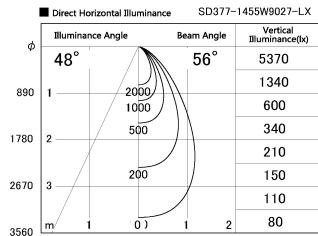

Item no. SD377-1455W9027-LX

Series Name: Versa R-G (UL Track)
(SD377-LX)

Installation	Track mount
Type	
Fixture wattage	14W
Beam angle	56 deg
Color Temp.	2700K
CRI	Ra>90
Luminous	1230 lm
Body	Die-cast aluminum alloy
Body finish	White
Trim finish	White
Reflector finish	N/A
IP Rate	IP20
Light source	COB module
Input Voltage	AC220~240V
Dimming Type	Non-Dimmable
Certificate	CE, CCC
Cut Hole	N/A