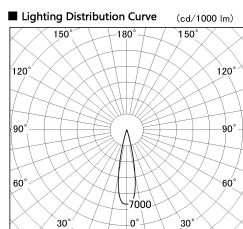

Item no. SD377-0825W9027-LX

Series Name: Versa R-G (UL Track)
(SD377-LX)

■ Direct Horizontal Illuminance SD377-0825W9027-LX

φ	Illuminance Angle	Beam Angle	Vertical Illuminance (lx)
370	21°	22°	16620
740			4150
1110			1850
1480			1040
			660
			460
			340
			260

Installation	Track mount
Type	
Fixture wattage	7.4W
Beam angle	22 deg
Color Temp.	2700K
CRI	Ra>90
Luminous	634 lm
Body	Die-cast aluminum alloy
Body finish	White
Trim finish	White
Reflector finish	N/A
IP Rate	IP20
Light source	COB module
Input Voltage	AC220~240V
Dimming Type	Non-Dimmable
Certificate	CE, CCC
Cut Hole	N/A